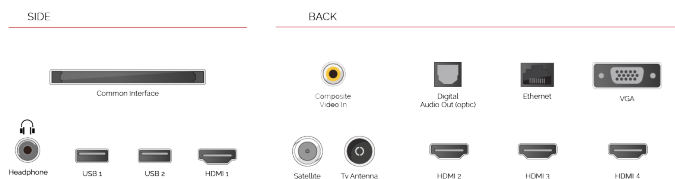

TRU RESOLUTION

Automatically up-scales non 4K content so you can experience your favourite movies and TV shows in the highest resolution.

TRU MICRO DIMMING

Enhances the contrast of an image by optimising the darker and brighter regions to create a more realistic image.

G
109kWh/1000

G
HDR
109kWh/1000

RELEVATE

- ⊗ Android TV
- ⊗ Google Assistant
- ⊗ Chromecast Built in
- ⊗ 4K UHD HDR
- ⊗ Dolby Vision HDR
- ⊗ Google Play Store

CONEXIUNE

MĂRIMEA

AFIȘA

Dimensiunea Ecranului (inci / cm)	65" / 164cm
Tip Panou	DLED
Rezoluție	Ultra HD (3840 x 2160)
Strălucire	350