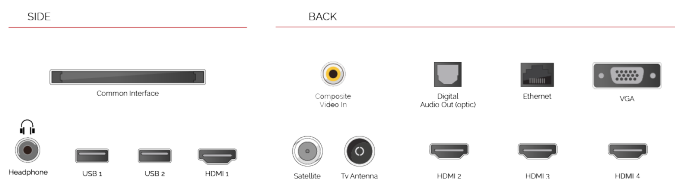

CONEXIUNE

MĂRIMEA