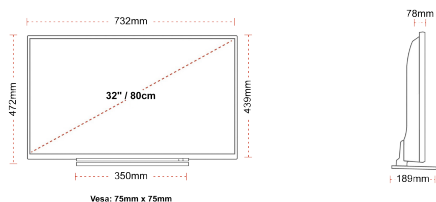

32kWh/1000

**HIGHLIGHTS**

- ⊞ Android TV
- ⊞ Google Assistant
- ⊞ Chromecast Built in
- ⊞ Google Play Store
- ⊞ 3x HDMI, 2x USB
- ⊞ Internal WLAN & Bluetooth

**CONNECTIONS**

**SIZE**

**DISPLAY**

Screen Size (inch / cm)	32" / 80cm
Panel Type	DLED
Resolution	FHD (1920 x 1080)
Brightness	250

**MECHANICAL**

Boxed dimensions (mm)	795 x 128 x 530
Dimensions with stand (mm)	732 x 189 x 472
Dimensions without Stand (mm)	732 x 78 x 439
Gross Weight (kg)	7
Net Weight (kg)	5
VESA (Wall mount) WxH	75mm x 75mm
Screw Size	M4