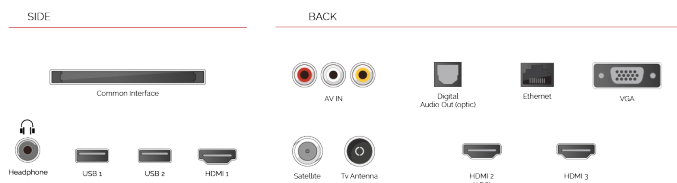

32kWh/1000

**HIGHLIGHTS**

- ⊞ Android TV
- ⊞ Google Assistant
- ⊞ Chromecast Built in
- ⊞ Google Play Store
- ⊞ 3x HDMI, 2x USB
- ⊞ Internal WLAN & Bluetooth

**CONNECTIONS**

**SIZE**

**DISPLAY**

Screen Size (inch / cm)	32" / 80cm
Panel Type	DLED
Resolution	FHD (1920 x 1080)
Brightness	250