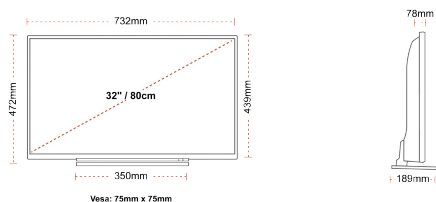

HIGHLIGHTS

- ⊞ Android TV
- ⊞ Google Assistant
- ⊞ Chromecast Built in
- ⊞ Google Play Store
- ⊞ 3x HDMI, 2x USB
- ⊞ Internal WLAN & Bluetooth

CONNECTIONS

SIZE

DISPLAY

| | |
|-------------------------|-------------------|
| Screen Size (inch / cm) | 32" / 80cm |
| Panel Type | DLED |
| Resolution | FHD (1920 x 1080) |
| Brightness | 250 |

MECHANICAL

| | |
|-------------------------------|-----------------|
| Boxed dimensions (mm) | 795 x 128 x 530 |
| Dimensions with stand (mm) | 732 x 189 x 472 |
| Dimensions without Stand (mm) | 732 x 78 x 439 |
| Gross Weight (kg) | 7 |
| Net Weight (kg) | 5 |
| VESA (Wall mount) WxH | 75mm x 75mm |
| Screw Size | M4 |