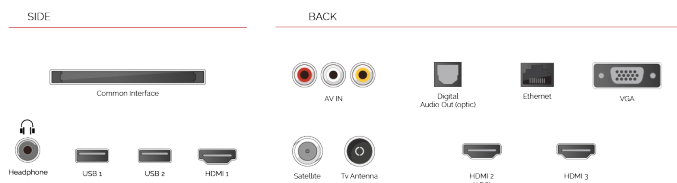

SIZE

DISPLAY

Screen Size (inch / cm)	32" / 80cm
Panel Type	DLED
Resolution	HD Ready (1366 x 768)
Brightness	250

SOUND

Dolby Audio™	Yes
Audio Output Power (RMS)	2x6W
Speaker Type	Down Firing
Internal Subwoofer	No
Sound Modes	Music, Movie, Speech, Classic, Flat, User
DTS	No
Equalizer	5 band
Onkyo	No