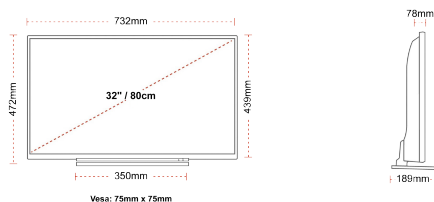

SIZE

DISPLAY

Screen Size (inch / cm)	32" / 80cm
Panel Type	DLED
Resolution	HD Ready (1366 x 768)
Brightness	250

SOUND

Dolby Audio™	Yes
Audio Output Power (RMS)	2x6W
Speaker Type	Down Firing
Internal Subwoofer	No
Sound Modes	Music, Movie, Speech, Classic, Flat, User
DTS	No
Equalizer	5 band
Onkyo	No

MECHANICAL

Boxed dimensions (mm)	795 x 128 x 530
Dimensions with stand (mm)	732 x 189 x 472
Dimensions without Stand (mm)	732 x 78 x 439
Gross Weight (kg)	7,0
Net Weight (kg)	5,0
VESA (Wall mount) WxH	75mm x 75mm
Screw Size	M4