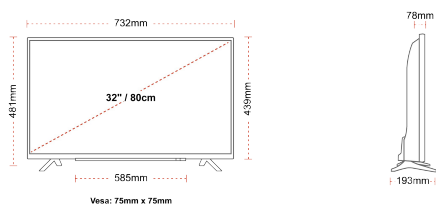

## SIZE

## DISPLAY

Screen Size (inch / cm)	32" / 80cm
Panel Type	DLED
Resolution	FHD (1920 x 1080)
Brightness	250

## MECHANICAL

Boxed dimensions (mm)	795 x 128 x 530
Dimensions with stand (mm)	732 x 193 x 481
Dimensions without Stand (mm)	732 x 78 x 439
Gross Weight (kg)	7,0
Net Weight (kg)	4,7
VESA (Wall mount) WxH	75mm x 75mm
Screw Size	M4