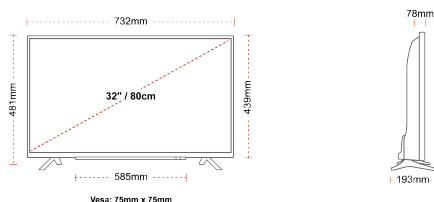

F

32kWh/1000

HIGHLIGHTS

- ⌕ HD (High Definition) Ready
- ⌕ 2x HDMI, 1x USB
- ⌕ Smart TV
- ⌕ Internal WLAN

CONNECTIONS

SIZE

DISPLAY

Screen Size (inch / cm)	32" / 80cm
Panel Type	Direct Back Light (DLED)
Resolution	HD Ready (1366 x 768)
Brightness	250

MECHANICAL

Boxed dimensions (mm)	795 x 128 x 530
Dimensions with stand (mm)	732 x 193 x 481
Dimensions without Stand (mm)	732 x 78 x 439
Gross Weight (kg)	7
Net Weight (kg)	4,7
VESA (Wall mount) WxH	75mm x 75mm
Screw Size	M4