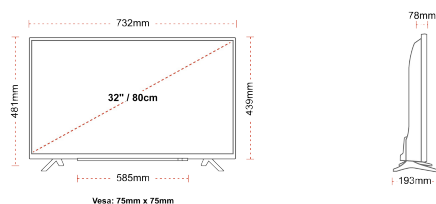

## SIZE

## DISPLAY

Screen Size (inch / cm)	32" / 80cm
Panel Type	Direct Back Light (DLED)
Resolution	HD Ready (1366 x 768)
Brightness	250

## MECHANICAL

Boxed dimensions (mm)	795 x 128 x 530
Dimensions with stand (mm)	732 x 193 x 481
Dimensions without Stand (mm)	732 x 78 x 439
Gross Weight (kg)	7
Net Weight (kg)	4,7
VESA (Wall mount) WxH	75mm x 75mm
Screw Size	M4