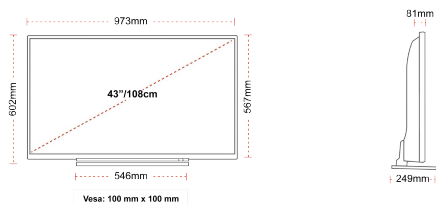

**DISPLAY**

Screen Size (inch / cm)	43" / 108cm
Panel Type	DLED
Resolution	Ultra HD (3840 x 2160)
Brightness	350

**SOUND**

Dolby Audio™	Yes
Audio Output Power (RMS)	2x10W
Speaker Type	Down Firing
Internal Subwoofer	No
Sound Modes	Music, Movie, Speech, Classic, Flat, User
DTS	Yes
Equalizer	Yes
Onkyo	Sound by Onkyo

**MECHANICAL**

Boxed dimensions (mm)	1085 x 154 x 710
Dimensions with stand (mm)	973 x 249 x 599
Dimensions without Stand (mm)	973 x 81 x 567
Gross Weight (kg)	14
Net Weight (kg)	10
VESA (Wall mount) WxH	100mm x 100mm
Screw Size	M4