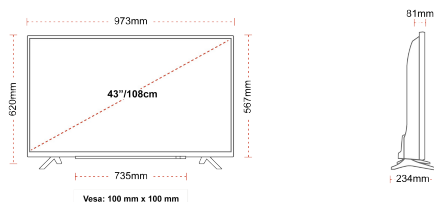

G
54kWh/1000

G
HDR
54kWh/1000

HIGHLIGHTS

- ⌕ Android TV
- ⌕ Google Assistant
- ⌕ Chromecast Built in
- ⌕ 4K UHD HDR
- ⌕ Dolby Vision HDR
- ⌕ Google Play Store

CONNECTIONS

SIZE

DISPLAY

Screen Size (inch / cm)	43" / 108cm
Panel Type	Direct Back Light (DLED)
Resolution	Ultra HD (3840 x 2160)
Brightness	350

MECHANICAL

Boxed dimensions (mm)	1085 x 154 x 710
Dimensions with stand (mm)	973 x 234 x 620
Dimensions without Stand (mm)	973 x 81 x 567
Gross Weight (kg)	11
Net Weight (kg)	8
VESA (Wall mount) WxH	100mm x 100mm
Screw Size	M4