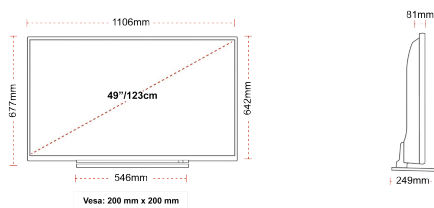

HIGHLIGHTS

- ⌕ 4K UHD HDR
- ⌕ TRU Picture Engine
- ⌕ 4x HDMI, 2x USB
- ⌕ Dolby Vision HDR
- ⌕ Sound by Onkyo
- ⌕ Integriertes WLAN & Bluetooth®

CONNECTIONS

SIZE

DISPLAY

Screen Size (inch / cm)	49" / 123cm
Panel Type	DLED
Resolution	Ultra HD (3840 x 2160)
Brightness	350

MECHANICAL

Boxed dimensions (mm)	1195 x 154 x 765
Dimensions with stand (mm)	1106 x 249 x 677
Dimensions without Stand (mm)	1106 x 81 x 642
Gross Weight (kg)	16,5
Net Weight (kg)	12
VESA (Wall mount) WxH	200mm x 200mm