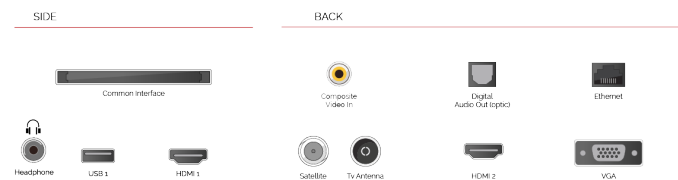

TRU Picture Technology provides smooth, upscaled and more detailed viewing whatever you're watching.

Immerse yourself in the on-screen action with one of our Toshiba Dolby Vision compatible TVs. The preferred HDR video format of movie makers around the world, Dolby Vision uses dynamic metadata to read and calculate exactly the right brightness level for every TV frame.

HIGHLIGHTS

- ⌕ 4K UHD HDR
- ⌕ TRU Picture Engine
- ⌕ 4x HDMI, 2x USB
- ⌕ Dolby Vision HDR
- ⌕ Sound by Onkyo
- ⌕ Integriertes WLAN & Bluetooth®

CONNECTIONS

SIZE

DISPLAY

Screen Size (inch / cm)	49" / 123cm
Panel Type	DLED
Resolution	Ultra HD (3840 x 2160)
Brightness	350