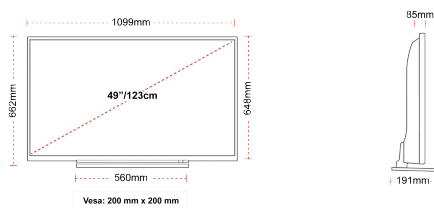

## SIZE

## DISPLAY

Screen Size (inch / cm)	49" / 123cm
Panel Type	DLED
Resolution	Ultra HD (3840 x 2160)
Brightness	350

## MECHANICAL

Boxed dimensions (mm)	1195 x 165 x 765
Dimensions with stand (mm)	1099 x 191 x 662
Dimensions without Stand (mm)	1099 x 85 x 648
Gross Weight (kg)	20
Net Weight (kg)	15,5
VESA (Wall mount) WxH	200mm x 200mm