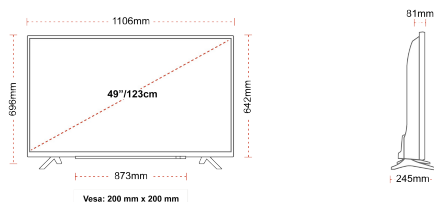

CONNECTIONS

SIZE

DISPLAY

Screen Size (inch / cm)	49" / 123cm
Panel Type	Direct Back Light (DLED)
Resolution	Ultra HD (3840 x 2160)
Brightness	350

SOUND

Dolby Audio™	Yes
Audio Output Power (RMS)	2x10W
Speaker Type	Down Firing
Internal Subwoofer	No
Sound Modes	Smart, Movie, Music, News
DTS	Yes
Equalizer	5 band
Onkyo	No

MECHANICAL

Boxed dimensions (mm)	1195 x 154 x 765
Dimensions with stand (mm)	1106 x 245 x 696
Dimensions without Stand (mm)	1106 x 81 x 641
Gross Weight (kg)	15
Net Weight (kg)	10
VESA (Wall mount) WxH	200mm x 200mm
Screw Size	M