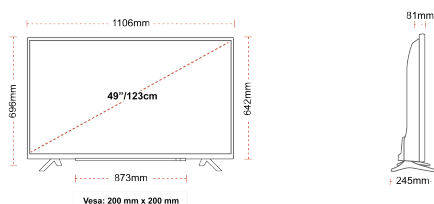

HIGHLIGHTS

- ⌵ Android TV
- ⌵ Google Assistant
- ⌵ Chromecast Built in
- ⌵ 4K UHD HDR
- ⌵ Dolby Vision HDR
- ⌵ Google Play Store

CONNECTIONS

SIZE

DISPLAY

Screen Size (inch / cm)	49" / 123cm
Panel Type	Direct Back Light (DLED)
Resolution	Ultra HD (3840 x 2160)
Brightness	350

MECHANICAL

Boxed dimensions (mm)	1195 x 154 x 765
Dimensions with stand (mm)	1106 x 245 x 696
Dimensions without Stand (mm)	1106 x 81 x 642
Gross Weight (kg)	15
Net Weight (kg)	10
VESA (Wall mount) WxH	200mm x 200mm
Screw Size	M6