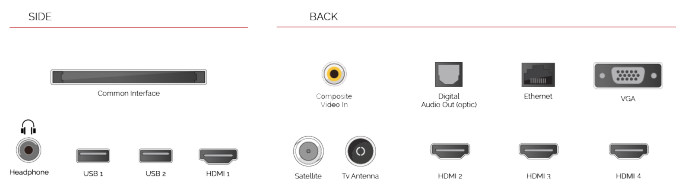

HIGHLIGHTS

- ⌵ Android TV
- ⌵ Google Assistant
- ⌵ Chromecast Built in
- ⌵ 4K UHD HDR
- ⌵ Dolby Vision HDR
- ⌵ Google Play Store

CONNECTIONS

SIZE

DISPLAY

Screen Size (inch / cm)	49" / 123cm
Panel Type	Direct Back Light (DLED)
Resolution	Ultra HD (3840 x 2160)
Brightness	350