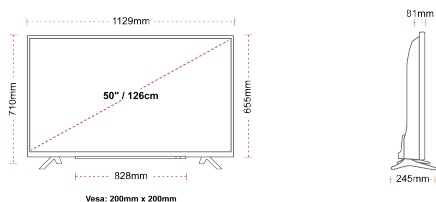

**DISPLAY**

Screen Size (inch / cm)	50" / 126cm
Panel Type	DLED
Resolution	Ultra HD (3840 x 2160)
Brightness	350

**SOUND**

Dolby Audio™	Yes
Audio Output Power (RMS)	2x10W
Speaker Type	Down Firing
Internal Subwoofer	No
Sound Modes	Music, Movie, Speech, Classic, Flat, User
DTS	Yes
Equalizer	5 band
Onkyo	No

**MECHANICAL**

Boxed dimensions (mm)	1215 x 154 x 780
Dimensions with stand (mm)	1129 x 245 x 710
Dimensions without Stand (mm)	1129 x 81 x 655
Gross Weight (kg)	15
Net Weight (kg)	11
VESA (Wall mount) WxH	200mm x 200mm
Screw Size	M6