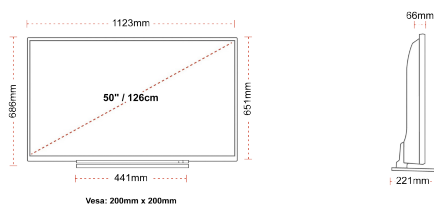

DISPLAY

Screen Size (inch / cm)	50" / 126cm
Panel Type	DLED
Resolution	Ultra HD (3840 x 2160)
Brightness	320

SOUND

Dolby Audio™	Yes
Audio Output Power (RMS)	2x10W
Speaker Type	Down Firing
Internal Subwoofer	No
Sound Modes	Music, Movie, Speech, Classic, Flat, User
DTS	Yes
Equalizer	5 band
Onkyo	Sound by Onkyo

MECHANICAL

Boxed dimensions (mm)	1215 x 154 x 780
Dimensions with stand (mm)	1123 x 221 x 686
Dimensions without Stand (mm)	1123 x 66 x 651
Gross Weight (kg)	18,5
Net Weight (kg)	14,5
VESA (Wall mount) WxH	200mm x 200mm
Screw Size	M6