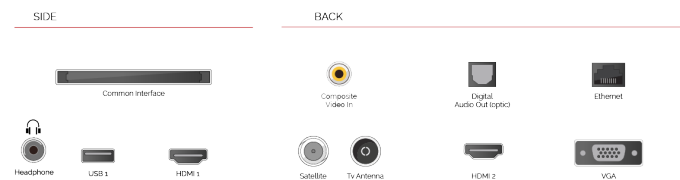

CONNECTIONS

SIZE