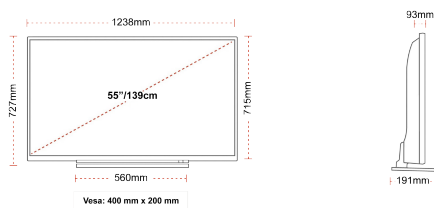

## SIZE

## DISPLAY

Screen Size (inch / cm)	55" / 139cm
Panel Type	DLED
Resolution	Ultra HD (3840 x 2160)
Brightness	350

## MECHANICAL

Boxed dimensions (mm)	1369 x 165 x 860
Dimensions with stand (mm)	1238 x 191 x 727
Dimensions without Stand (mm)	1238 x 93 x 715
Gross Weight (kg)	24
Net Weight (kg)	19
VESA (Wall mount) WxH	400mm x 200mm