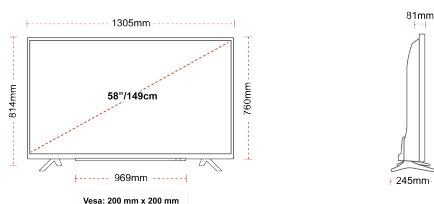

DISPLAY

| | |
|-------------------------|------------------------|
| Screen Size (inch / cm) | 58" / 146cm |
| Panel Type | DLED |
| Resolution | Ultra HD (3840 x 2160) |
| Brightness | 350 |

SOUND

| | |
|--------------------------|-------------------------------------------|
| Dolby Audio™ | Yes |
| Audio Output Power (RMS) | 2x10W |
| Speaker Type | Down Firing |
| Internal Subwoofer | No |
| Sound Modes | Music, Movie, Speech, Classic, Flat, User |
| DTS | Yes |
| Equalizer | 5 band |
| Onkyo | Sound by Onkyo |

MECHANICAL

| | |
|-------------------------------|------------------|
| Boxed dimensions (mm) | 1430 x 154 x 899 |
| Dimensions with stand (mm) | 1305 x 245 x 814 |
| Dimensions without Stand (mm) | 1305 x 81 x 760 |
| Gross Weight (kg) | 20,0 |
| Net Weight (kg) | 15,5 |
| VESA (Wall mount) WxH | 200mm x 200mm |
| Screw Size | M6 |