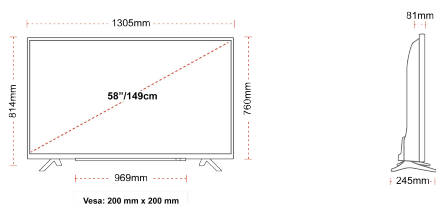

CONNECTIONS

SIZE

DISPLAY

Screen Size (inch / cm)	58" / 146cm
Panel Type	DLED
Resolution	Ultra HD (3840 x 2160)
Brightness	350

SOUND

Dolby Audio™	Yes
Audio Output Power (RMS)	2x10W
Speaker Type	Down Firing
Internal Subwoofer	No
Sound Modes	Music, Movie, Speech, Classic, Flat, User
DTS	Yes
Equalizer	5 band
Onkyo	Sound by Onkyo

MECHANICAL

Boxed dimensions (mm)	1430 x 154 x 899
Dimensions with stand (mm)	1305 x 245 x 814
Dimensions without Stand (mm)	1305 x 81 x 760
Gross Weight (kg)	20,0
Net Weight (kg)	15,5
VESA (Wall mount) WxH	200mm x 200mm
Screw Size	M6