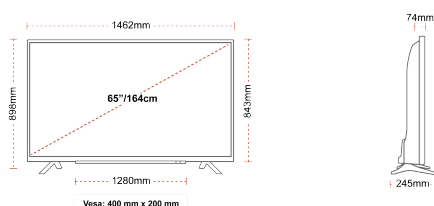

HIGHLIGHTS

- ⌵ Ultra HD (4K)
- ⌵ 3x HDMI, 2x USB
- ⌵ Dolby Vision HDR
- ⌵ Sound by Onkyo
- ⌵ HDR10
- ⌵ HLG (Hybrid Log Gamma)

CONNECTIONS

SIZE

DISPLAY

Screen Size (inch / cm)	65" / 164cm
Panel Type	D-LED
Resolution	UHD (3840 x 2160)
Brightness	350

MECHANICAL

Boxed dimensions (mm)	1620 x 165 x 995
Dimensions with stand (mm)	1462 x 245 x 898
Dimensions without Stand (mm)	1462 x 74 x 843
VESA (Wall mount) WxH	400mm x 200mm

POWER / ENERGY

Energy Class (ErP Rank)	A+
Stand-By Energy Consumption (Average)	0,5W
SDR on mode energy consumption (kWh / 1000h)	118W
Working Voltage - Frequency	220-240VAC 50Hz
Luminance %	72%
12V TV (Mobile TV)	No