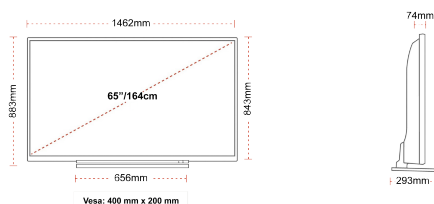

## SIZE

## DISPLAY

|                         |                        |
|-------------------------|------------------------|
| Screen Size (inch / cm) | 65" / 164cm            |
| Panel Type              | DLED                   |
| Resolution              | Ultra HD (3840 x 2160) |
| Brightness              | 350                    |

## MECHANICAL

|                               |                  |
|-------------------------------|------------------|
| Boxed dimensions (mm)         | 1620 x 165 x 995 |
| Dimensions with stand (mm)    | 1462 x 293 x 879 |
| Dimensions without Stand (mm) | 1462 x 74 x 843  |
| Gross Weight (kg)             | 31               |
| Net Weight (kg)               | 24               |
| VESA (Wall mount) WxH         | 400mm x 200mm    |
| Screw Size                    | M6               |