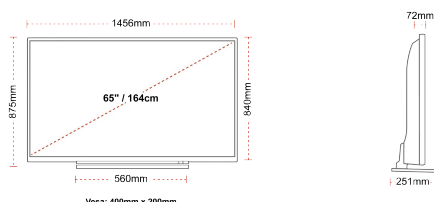

**G**  
109kWh/1000

**G**  
**HDR**  
109kWh/1000

**HIGHLIGHTS**

- ⌕ Android TV
- ⌕ Chromecast Built in
- ⌕ 4K UHD HDR
- ⌕ Dolby Vision HDR
- ⌕ Google Play Store

**CONNECTIONS**

**SIZE**

**DISPLAY**

Screen Size (inch / cm)	65" / 164cm
Panel Type	DLED
Resolution	Ultra HD (3840 x 2160)
Brightness	320

**MECHANICAL**

Boxed dimensions (mm)	1607 x 152 x 984
Dimensions with stand (mm)	1456 x 251 x 875
Dimensions without Stand (mm)	1456 x 72 x 840
Gross Weight (kg)	32,00
Net Weight (kg)	24,50
VESA (Wall mount) WxH	400mm x 200mm
Screw Size	M6