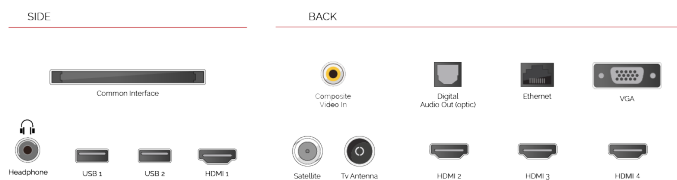

**G**  
109kWh/1000

**G**  
**HDR**  
109kWh/1000

**HIGHLIGHTS**

- ⌕ Android TV
- ⌕ Chromecast Built in
- ⌕ 4K UHD HDR
- ⌕ Dolby Vision HDR
- ⌕ Google Play Store

**CONNECTIONS**

**SIZE**

**DISPLAY**

Screen Size (inch / cm)	65" / 164cm
Panel Type	DLED
Resolution	Ultra HD (3840 x 2160)
Brightness	320