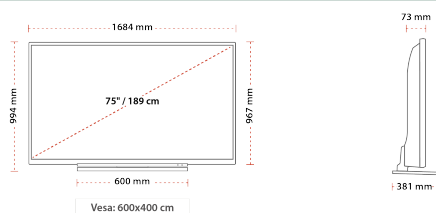

CONNECTIONS

SIZE

DISPLAY

Screen Size (inch / cm)	75" / 189cm
Panel Type	DLED
Resolution	Ultra HD (3840 x 2160)
Brightness	350

SOUND

Dolby Audio™	Yes
Audio Output Power (RMS)	2x12W + 12W
Speaker Type	Down Firing
Internal Subwoofer	Yes
Sound Modes	Music, Movie, Speech, Classic, Flat, User
DTS	DTS HD + DTS TruSurround
Equalizer	5 Band
Onkyo	Sound by Onkyo

MECHANICAL

Boxed dimensions (mm)	1948 x 210 x 1170
Dimensions with stand (mm)	381 x 1684 x 994
Dimensions without Stand (mm)	73x 1684 x 967
Gross Weight (kg)	55,5
Net Weight (kg)	43,5
VESA (Wall mount) WxH	600mm x 400mm