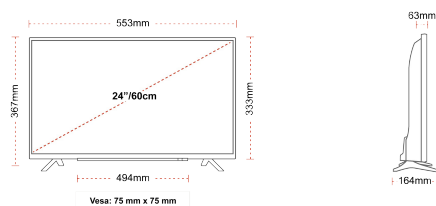

## SIZE

## DISPLAY

Screen Size (inch / cm)	24" / 60cm
Panel Type	DLED
Resolution	HD Ready (1366 x 768)
Brightness	220

## MECHANICAL

Boxed dimensions (mm)	625 x 110 x 460
Dimensions with stand (mm)	553 x 164 x 367
Dimensions without Stand (mm)	553 x 63 x 333
Gross Weight (kg)	5,5
Net Weight (kg)	3,4
VESA (Wall mount) WxH	75mm x 75mm
Screw Size	M4