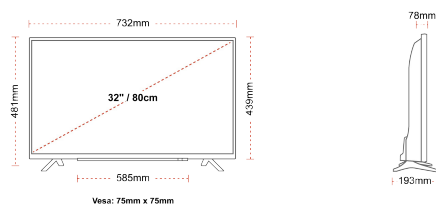

## SIZE

## DISPLAY

Screen Size (inch / cm)	32" / 80cm
Panel Type	DLED
Resolution	HD Ready (1366 x 768)
Brightness	250

## MECHANICAL

Boxed dimensions (mm)	795 x 128 x 530
Dimensions with stand (mm)	732 x 193 x 481
Dimensions without Stand (mm)	732 x 78 x 439
Gross Weight (kg)	7,0
Net Weight (kg)	4,7
VESA (Wall mount) WxH	75mm x 75mm
Screw Size	M4