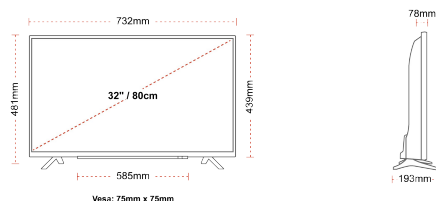

F

32kWh/1000

HIGHLIGHTS

- ⊕ HD Ready
- ⊕ 3 HDMI
- ⊕ 2 USB
- ⊕ Eco Friendly Mode
- ⊕ USB Recording

CONNECTIONS

SIZE

DISPLAY

Screen Size (inch / cm)	32" / 80cm
Panel Type	Direct Back Light (DLED)
Resolution	HD Ready (1366 x 768)
Brightness	250

MECHANICAL

Boxed dimensions (mm)	795 X 128 X 530
Dimensions with stand (mm)	732 x 193 x 481
Dimensions without Stand (mm)	732 x 78 x 439
Gross Weight (kg)	7
Net Weight (kg)	4,7
VESA (Wall mount) WxH	75mm x 75mm
Screw Size	M4