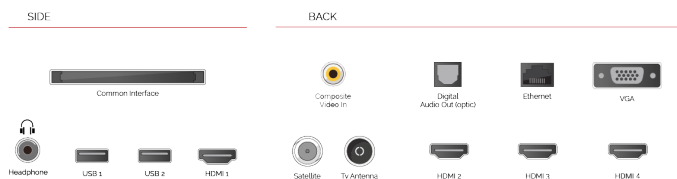

SIZE

DISPLAY

Screen Size (inch / cm)	50" / 126cm
Panel Type	DLED
Resolution	Ultra HD (3840 x 2160)
Brightness	320

SOUND

Dolby Audio™	Yes
Audio Output Power (RMS)	2x10W
Speaker Type	Down Firing
Internal Subwoofer	No
Sound Modes	Music, Movie, Speech, Classic, Flat, User
DTS	Yes
Equalizer	5 band
Onkyo	Sound by Onkyo