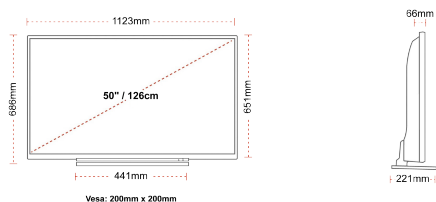

SIZE

DISPLAY

Screen Size (inch / cm)	50" / 126cm
Panel Type	DLED
Resolution	Ultra HD (3840 x 2160)
Brightness	320

SOUND

Dolby Audio™	Yes
Audio Output Power (RMS)	2x10W
Speaker Type	Down Firing
Internal Subwoofer	No
Sound Modes	Music, Movie, Speech, Classic, Flat, User
DTS	Yes
Equalizer	5 band
Onkyo	Sound by Onkyo

MECHANICAL

Boxed dimensions (mm)	1215 x 154 x 780
Dimensions with stand (mm)	1123 x 221 x 686
Dimensions without Stand (mm)	1123 x 66 x 651
Gross Weight (kg)	18,5
Net Weight (kg)	14,5
VESA (Wall mount) WxH	200mm x 200mm
Screw Size	M6