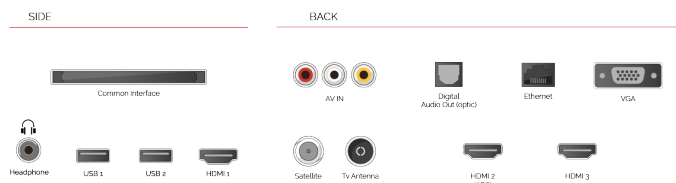

- ⊗ Android TV
- ⊗ Google Assistant
- ⊗ Chromecast Built in
- ⊗ Google Play Store
- ⊗ 3x HDMI, 2x USB
- ⊗ Internal WLAN & Bluetooth

CONNECTIONS

SIZE

DISPLAY

Screen Size (inch / cm)	32" / 80cm
Panel Type	DLED
Resolution	FHD (1920 x 1080)
Brightness	250