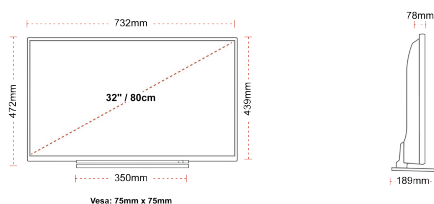

- ⊗ Android TV
- ⊗ Google Assistant
- ⊗ Chromecast Built in
- ⊗ Google Play Store
- ⊗ 3x HDMI, 2x USB
- ⊗ Internal WLAN & Bluetooth

CONNECTIONS

SIZE

DISPLAY

Screen Size (inch / cm)	32" / 80cm
Panel Type	DLED
Resolution	FHD (1920 x 1080)
Brightness	250

MECHANICAL

Boxed dimensions (mm)	795 x 128 x 530
Dimensions with stand (mm)	732 x 189 x 472
Dimensions without Stand (mm)	732 x 78 x 439
Gross Weight (kg)	7
Net Weight (kg)	5
VESA (Wall mount) WxH	75mm x 75mm
Screw Size	M4