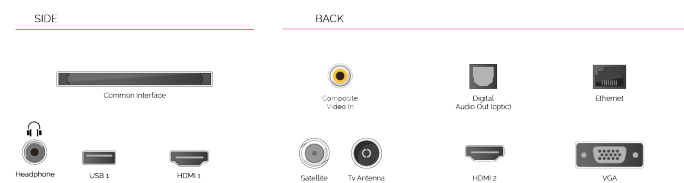

G

54kWh/1000

G

HDR
 88kWh/1000

HIGHLIGHTS

- ⊞ 4K HDR UHD
- ⊞ TRU Picture Engine
- ⊞ Dolby Vision HDR
- ⊞ HDR10 & HLG
- ⊞ Internal WLAN
- ⊞ 2x HDMI, 1x USB

CONNECTIONS

SIZE

DISPLAY

Screen Size (inch / cm)	43" / 108cm
Panel Type	DLED
Resolution	Ultra HD (3840 x 2160)
Brightness	350

SOUND

Dolby Audio™	Yes
Audio Output Power (RMS)	2x10W
Speaker Type	Down Firing
Internal Subwoofer	No
Sound Modes	Music, Movie, Speech, Classic, Flat, User
DTS	DTS HD + DTS TruSurround
Equalizer	5 Band
Onkyo	No