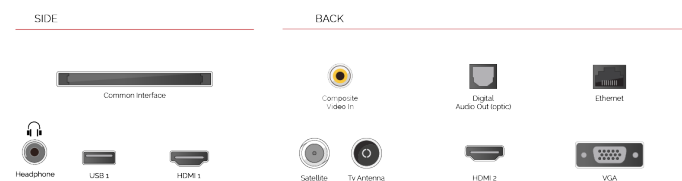

G

54kWh/1000

G

HDR
 88kWh/1000

HIGHLIGHTS

- ⌕ 4K HDR UHD
- ⌕ TRU Picture Engine
- ⌕ Dolby Vision HDR
- ⌕ HDR10 & HLG
- ⌕ Internal WLAN
- ⌕ 2x HDMI, 1x USB

CONNECTIONS

SIZE

DISPLAY

Screen Size (inch / cm)	43" / 108cm
Panel Type	DLED
Resolution	Ultra HD (3840 x 2160)
Brightness	350

SOUND

Dolby Audio™	Yes
Audio Output Power (RMS)	2x10W
Speaker Type	Down Firing
Internal Subwoofer	No
Sound Modes	Music, Movie, Speech, Classic, Flat, User
DTS	DTS HD + DTS TruSurround
Equalizer	5 Band
Onkyo	No