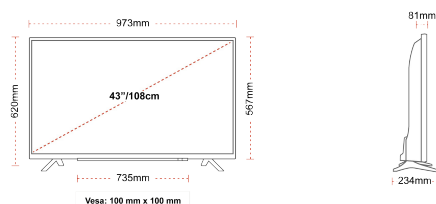

G

54kWh/1000

G

HDR
 88kWh/1000

HIGHLIGHTS

- ⊞ 4K HDR UHD
- ⊞ TRU Picture Engine
- ⊞ Dolby Vision HDR
- ⊞ HDR10 & HLG
- ⊞ Internal WLAN
- ⊞ 2x HDMI, 1x USB

CONNECTIONS

SIZE

DISPLAY

Screen Size (inch / cm)	43" / 108cm
Panel Type	DLED
Resolution	Ultra HD (3840 x 2160)
Brightness	350

SOUND

Dolby Audio™	Yes
Audio Output Power (RMS)	2x10W
Speaker Type	Down Firing
Internal Subwoofer	No
Sound Modes	Music, Movie, Speech, Classic, Flat, User
DTS	DTS HD + DTS TruSurround
Equalizer	5 Band
Onkyo	No

MECHANICAL

Boxed dimensions (mm)	1085 x 154 x 710
Dimensions with stand (mm)	973 x 234 x 620
Dimensions without Stand (mm)	973 x 81 x 567
Gross Weight (kg)	11
Net Weight (kg)	7,5
VESA (Wall mount) WxH	100mm x 100mm
Screw Size	M4