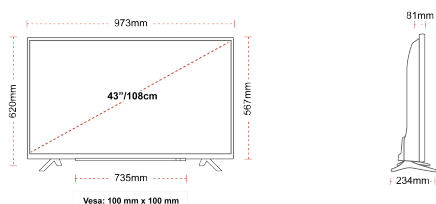

G
54kWh/1000

G
HDR
54kWh/1000

HIGHLIGHTS

- ⌕ Android TV
- ⌕ Google Assistant
- ⌕ Chromecast Built in
- ⌕ 4K UHD HDR
- ⌕ Dolby Vision HDR
- ⌕ Google Play Store

CONNECTIONS

SIZE

DISPLAY

Screen Size (inch / cm)	43" / 108cm
Panel Type	Direct Back Light (DLED)
Resolution	Ultra HD (3840 x 2160)
Brightness	350

MECHANICAL

Boxed dimensions (mm)	1085 x 154 x 710
Dimensions with stand (mm)	973 x 234 x 620
Dimensions without Stand (mm)	973 x 81 x 567
Gross Weight (kg)	11
Net Weight (kg)	8
VESA (Wall mount) WxH	100mm x 100mm
Screw Size	M4