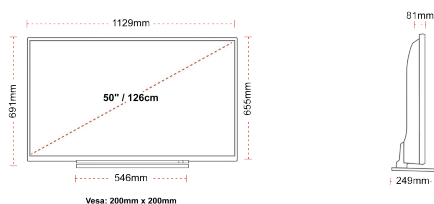

- ⌵ Android TV
- ⌵ Google Assistant
- ⌵ Chromecast Built in
- ⌵ 4K UHD HDR
- ⌵ Dolby Vision HDR
- ⌵ Google Play Store

CONNECTIONS

SIZE

DISPLAY

Screen Size (inch / cm)	50" / 126cm
Panel Type	DLED
Resolution	Ultra HD (3840 x 2160)
Brightness	350

MECHANICAL

Boxed dimensions (mm)	1215 x 154 x 780
Dimensions with stand (mm)	1129 x 249 x 691
Dimensions without Stand (mm)	1129 x 81 x 655
Gross Weight (kg)	17
Net Weight (kg)	13
VESA (Wall mount) WxH	200mm x 200mm
Screw Size	M6