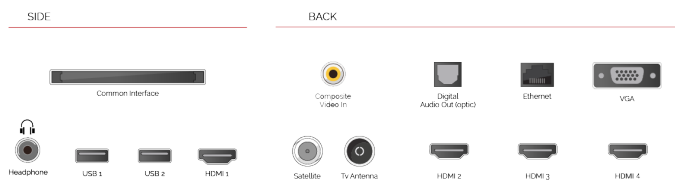

G
82kWh/1000

G
HDR
82kWh/1000

HIGHLIGHTS

- ⌵ Android TV
- ⌵ Google Assistant
- ⌵ Chromecast Built in
- ⌵ 4K UHD HDR
- ⌵ Dolby Vision HDR
- ⌵ Google Play Store

CONNECTIONS

SIZE

DISPLAY

Screen Size (inch / cm)	55" / 139cm
Panel Type	Direct Back Light (DLED)
Resolution	Ultra HD (3840 x 2160)
Brightness	350

VIDEO

Wide Color Gamut	No
HDR	Yes
Picture Modes	User, Standard, Vivid, Sport, Movie, Game
Dolby Vision HDR	Yes
TRU Flow	No
TRU Resolution	Yes
TRU Micro Dimming	Yes

TUNER / BROADCASTING

HEVC (H.265) Decoder	Yes
Tuner Type	HD DVB-T2/C/S2
UHD from Satellite	Yes
Dual Tuner	No
Electronic Program Guide (EPG)	Yes
Auto Search	Yes
Program Storage Capacity (Analog)	200
Program Storage Capacity (Digital S/S2)	10000
Program Storage Capacity (Digital T/T2/C)	1000+1000