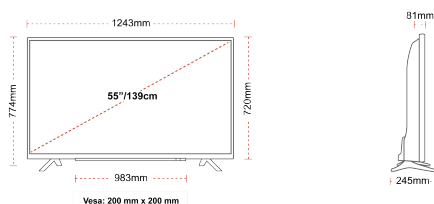

- ⌵ Android TV
- ⌵ Google Assistant
- ⌵ Chromecast Built in
- ⌵ 4K UHD HDR
- ⌵ Dolby Vision HDR
- ⌵ Google Play Store

**CONNECTIONS**

**SIZE**

**DISPLAY**

Screen Size (inch / cm)	55" / 139cm
Panel Type	Direct Back Light (DLED)
Resolution	Ultra HD (3840 x 2160)
Brightness	350

**MECHANICAL**

Boxed dimensions (mm)	1369 x 154 x 860
Dimensions with stand (mm)	1243 x 245 x 774
Dimensions without Stand (mm)	1243 x 81 x 720
Gross Weight (kg)	19
Net Weight (kg)	14
VESA (Wall mount) WxH	200mm x 200mm
Screw Size	M