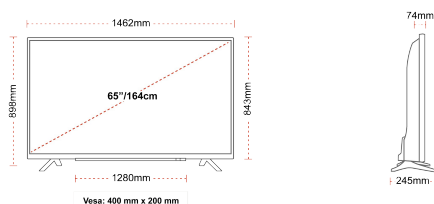

G
109kWh/1000

G
HDR
109kWh/1000

HIGHLIGHTS

- ⌕ Android TV
- ⌕ Google Assistant
- ⌕ Chromecast Built in
- ⌕ 4K UHD HDR
- ⌕ Dolby Vision HDR
- ⌕ Google Play Store

CONNECTIONS

SIZE

DISPLAY

Screen Size (inch / cm)	65" / 164cm
Panel Type	DLED
Resolution	Ultra HD (3840 x 2160)
Brightness	350

MECHANICAL

Boxed dimensions (mm)	1620 x 165 x 1010
Dimensions with stand (mm)	1462 x 245 x 898
Dimensions without Stand (mm)	1462 x 74 x 843
Gross Weight (kg)	27,5
Net Weight (kg)	20,5
VESA (Wall mount) WxH	400mm x 200mm