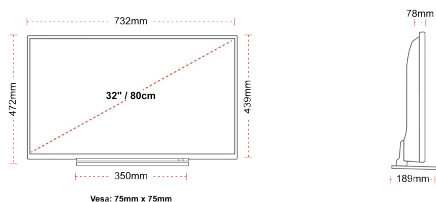

HIGHLIGHTS

- ⊞ Android TV
- ⊞ Google Assistant
- ⊞ Chromecast Built in
- ⊞ Google Play Store
- ⊞ 3x HDMI, 2x USB
- ⊞ Internal WLAN & Bluetooth

CONNECTIONS

SIZE

DISPLAY

Screen Size (inch / cm)	32" / 80cm
Panel Type	DLED
Resolution	FHD (1920 x 1080)
Brightness	250

MECHANICAL

Boxed dimensions (mm)	795 x 128 x 530
Dimensions with stand (mm)	732 x 189 x 472
Dimensions without Stand (mm)	732 x 78 x 439
Gross Weight (kg)	7
Net Weight (kg)	5
VESA (Wall mount) WxH	75mm x 75mm
Screw Size	M4