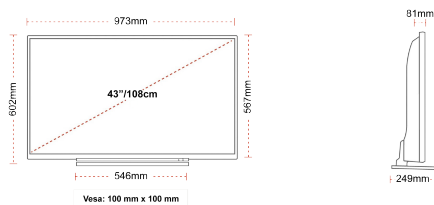

## SIZE

## DISPLAY

Screen Size (inch / cm)	43" / 108cm
Panel Type	DLED
Resolution	Ultra HD (3840 x 2160)
Brightness	350

## MECHANICAL

Boxed dimensions (mm)	1085 x 154 x 710
Dimensions with stand (mm)	973 x 249 x 599
Dimensions without Stand (mm)	973 x 81 x 567
Gross Weight (kg)	14
Net Weight (kg)	10
VESA (Wall mount) WxH	100mm x 100mm
Screw Size	M4