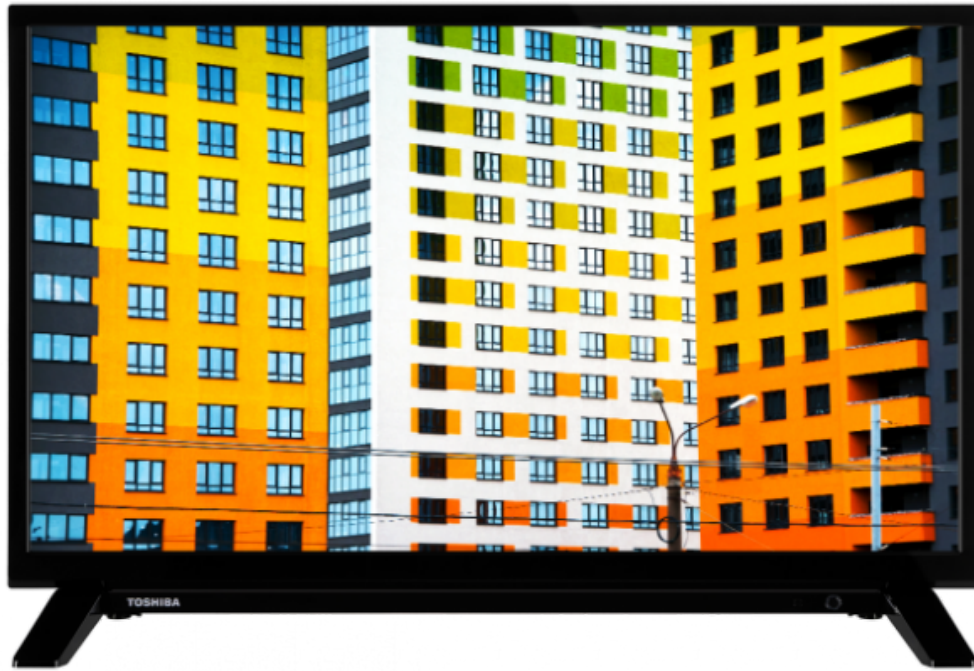

TOSHIBA

W/L21 Series

24W2163DT

EAN: 8698902760430

 Dolby Audio

 SCREEN SHARE

 YouTube

 prime video

NETFLIX

 **SECURE**
SMART TV

 **H D R 1 0**

Bringing you more ways to access HDR content, our TVs support the standard HDR video format, HDR10.

 alexa

Talk to Alexa via an Amazon Echo or Echo Dot and control your Toshiba Smart TV with nothing but the sound of your voice.

 **SMART TV**

A whole new world of entertainment awaits you on your Toshiba big screen TV and it's all just one click away. Choose from Toshiba's huge range of music, video, TV and social media apps. With Netflix®, Prime Video or YouTube™, you will find plenty of content.

 **720p HD READY**

To watch TV in HD picture quality is to see and believe in the on-screen action. Catch additional detail in every scene for a more authentic viewer experience.

E

26kWh/1000

E

DISPLAY

Screen Size (inch / cm)	24" / 60cm
Panel Type	Edge LED (ELED)
Resolution	HD Ready (1366 x 768)
Brightness	220