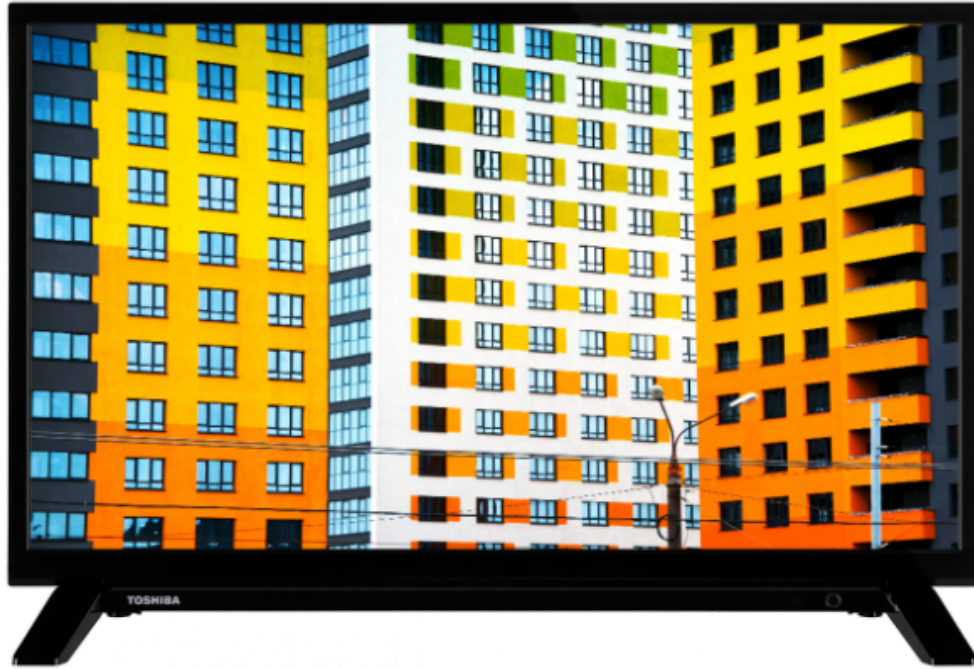

TOSHIBA

W/L21 Series

24W2163DT

EAN: 8698902760430

 Dolby Audio

 SCREEN SHARE

 YouTube

 prime video

NETFLIX

 **SECURE**
SMART TV

 **H D R 1 0**

Bringing you more ways to access HDR content, our TVs support the standard HDR video format, HDR10.

 alexa

Talk to Alexa via an Amazon Echo or Echo Dot and control your Toshiba Smart TV with nothing but the sound of your voice.

 **SMART TV**

A whole new world of entertainment awaits you on your Toshiba big screen TV and it's all just one click away. Choose from Toshiba's huge range of music, video, TV and social media apps. With Netflix®, Prime Video or YouTube™, you will find plenty of content.

 **720p HD READY**

To watch TV in HD picture quality is to see and believe in the on-screen action. Catch additional detail in every scene for a more authentic viewer experience.

E

26kWh/1000

E

DISPLAY

Screen Size (inch / cm)	24" / 60cm
Panel Type	Edge LED (ELED)
Resolution	HD Ready (1366 x 768)
Brightness	220