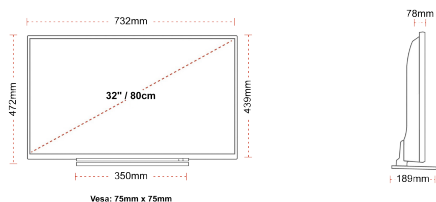

## SIZE

## DISPLAY

Screen Size (inch / cm)	32" / 80cm
Panel Type	Direct Back Light (DLED)
Resolution	FHD (1920 x 1080)
Brightness	250

## MECHANICAL

Boxed dimensions (mm)	795 x 128 x 530
Dimensions with stand (mm)	732 x 189 x 472
Dimensions without Stand (mm)	732 x 78 x 439
Gross Weight (kg)	7
Net Weight (kg)	5
VESA (Wall mount) WxH	75mm x 75mm
Screw Size	M4