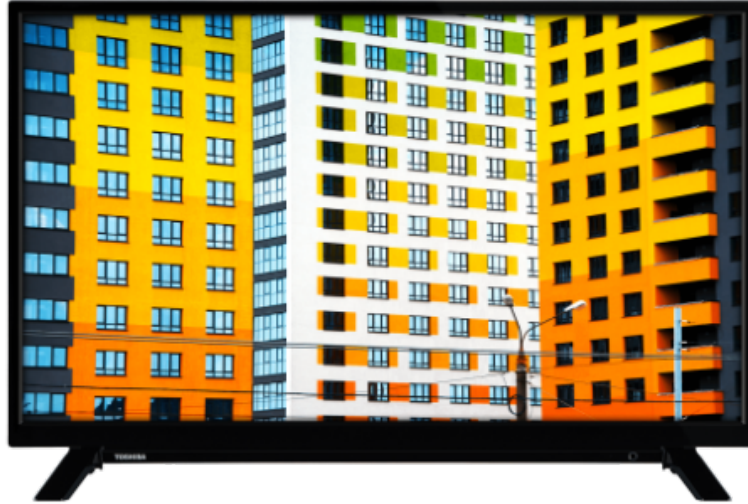

# TOSHIBA

## W/L21 Series

32W2163DT

EAN: 8698902758895

 Dolby Audio

 SECURE  
SMART TV

NETFLIX

prime video

alexa

 SCREEN SHARE

 HDR 10

 SMART TV

A whole new world of entertainment awaits you on your Toshiba big screen TV and it's all just one click away. Choose from Toshiba's huge range of music, video, TV and social media apps. With Netflix®, Prime Video or YouTube™, you will find plenty of content.

## DISPLAY

Screen Size (inch / cm)	32" / 80cm
Panel Type	Direct Back Light (DLED)
Resolution	32" / 80cm
Brightness	250