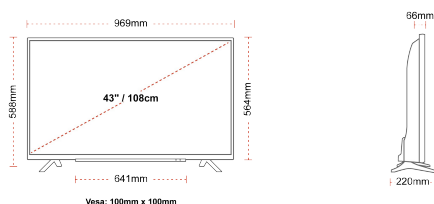

G

54kWh/1000

G

HDR
 54kWh/1000

SIZE

DISPLAY

| | |
|-------------------------|--------------------------|
| Screen Size (inch / cm) | 43" / 108cm |
| Panel Type | Direct Back Light (DLED) |
| Resolution | Ultra HD (3840 x 2160) |
| Brightness | 250 |

MECHANICAL

| | |
|-------------------------------|------------------|
| Boxed dimensions (mm) | 1085 x 154 x 710 |
| Dimensions with stand (mm) | 969 x 220 x 588 |
| Dimensions without Stand (mm) | 969 x 66 x 564 |
| Gross Weight (kg) | 11 |
| Net Weight (kg) | 8 |
| VESA (Wall mount) WxH | 100mm x 100mm |
| Screw Size | M4 |