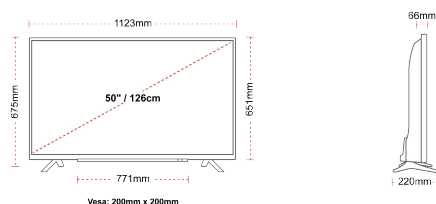

F

65kWh/1000

F

HDR
 65kWh/1000

SIZE

DISPLAY

Screen Size (inch / cm)	50" / 126cm
Panel Type	Direct Back Light (DLED)
Resolution	Ultra HD (3840 x 2160)
Brightness	250

SOUND

MECHANICAL

Boxed dimensions (mm)	1215 x 154 x 780
Dimensions with stand (mm)	1123 x 220 x 675
Dimensions without Stand (mm)	1123 x 66 x 651
Gross Weight (kg)	16
Net Weight (kg)	12
VESA (Wall mount) WxH	200mm x 200mm
Screw Size	M6