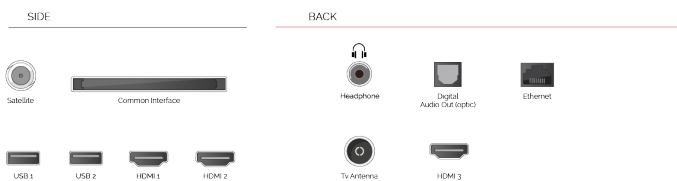

F

77kWh/1000

F

HDR

77kWh/1000

CONNECTIONS

SIZE

DISPLAY

Screen Size (inch / cm)	55" / 139cm
Panel Type	Direct Back Light (DLED)
Resolution	Ultra HD (3840 x 2160)
Brightness	250

SOUND

Dolby Audio™	Yes
Audio Output Power (RMS)	2x10W
Speaker Type	Down Firing
Internal Subwoofer	Yes
Sound Modes	Smart, Movie, Music, News
DTS	Yes
Equalizer	5 band
Onkyo	Sound by Onkyo