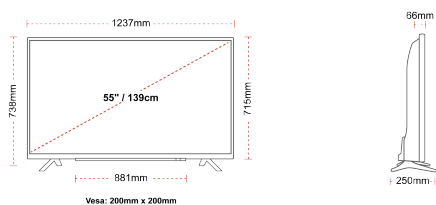

F

77kWh/1000

F

HDR

77kWh/1000

CONNECTIONS

SIZE

DISPLAY

Screen Size (inch / cm)	55" / 139cm
Panel Type	Direct Back Light (DLED)
Resolution	Ultra HD (3840 x 2160)
Brightness	250

SOUND

Dolby Audio™	Yes
Audio Output Power (RMS)	2x10W
Speaker Type	Down Firing
Internal Subwoofer	Yes
Sound Modes	Smart, Movie, Music, News
DTS	Yes
Equalizer	5 band
Onkyo	Sound by Onkyo

MECHANICAL

Boxed dimensions (mm)	1369 x 154 x 860
Dimensions with stand (mm)	1237 x 250 x 738
Dimensions without Stand (mm)	1237 x 66 x 715
Gross Weight (kg)	20
Net Weight (kg)	16
VESA (Wall mount) WxH	200mm x 200mm
Screw Size	M6