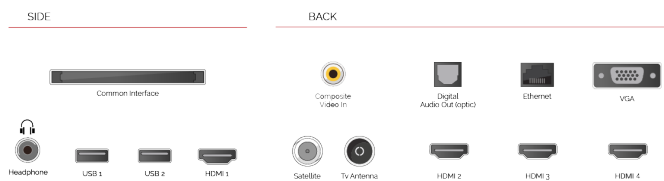

**G**  
82kWh/1000

**G**  
**HDR**  
82kWh/1000

**CONNECTIONS**

**SIZE**

**DISPLAY**

Screen Size (inch / cm)	55" / 139cm
Panel Type	DLED
Resolution	Ultra HD (3840 x 2160)
Brightness	350

**SOUND**

Dolby Audio™	Yes
Audio Output Power (RMS)	2x10W
Speaker Type	Down Firing
Internal Subwoofer	No
Sound Modes	Music, Movie, Speech, Classic, Flat, User
DTS	Yes
Equalizer	Yes
Onkyo	Sound by Onkyo