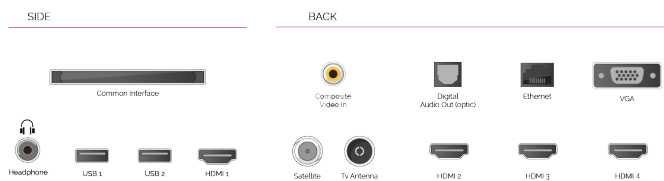

G
82kWh/1000

G
HDR
82kWh/1000

CONNECTIONS

SIZE

DISPLAY

Screen Size (inch / cm)	55" / 139cm
Panel Type	DLED
Resolution	Ultra HD (3840 x 2160)
Brightness	350

SOUND

Dolby Audio™	Yes
Audio Output Power (RMS)	2x10W
Speaker Type	Down Firing
Internal Subwoofer	No
Sound Modes	Music, Movie, Speech, Classic, Flat, User
DTS	Yes
Equalizer	Yes
Onkyo	Sound by Onkyo