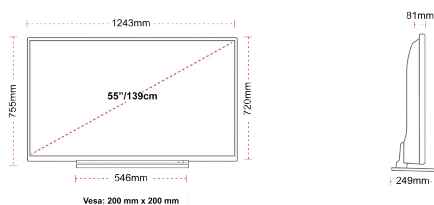

**G**  
82kWh/1000

**G**  
**HDR**  
82kWh/1000

**CONNECTIONS**

**SIZE**

**DISPLAY**

Screen Size (inch / cm)	55" / 139cm
Panel Type	DLED
Resolution	Ultra HD (3840 x 2160)
Brightness	350

**SOUND**

Dolby Audio™	Yes
Audio Output Power (RMS)	2x10W
Speaker Type	Down Firing
Internal Subwoofer	No
Sound Modes	Music, Movie, Speech, Classic, Flat, User
DTS	Yes
Equalizer	Yes
Onkyo	Sound by Onkyo

**MECHANICAL**

Boxed dimensions (mm)	1369 x 154 x 860
Dimensions with stand (mm)	1243 x 249 x 754
Dimensions without Stand (mm)	1243 x 81 x 719
Gross Weight (kg)	21
Net Weight (kg)	16
VESA (Wall mount) WxH	200mm x 200mm
Screw Size	M6