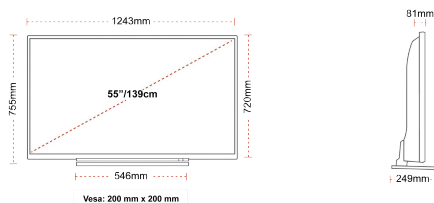

G
82kWh/1000

G
HDR
82kWh/1000

CONNECTIONS

SIZE

DISPLAY

Screen Size (inch / cm)	55" / 139cm
Panel Type	DLED
Resolution	Ultra HD (3840 x 2160)
Brightness	350

SOUND

Dolby Audio™	Yes
Audio Output Power (RMS)	2x10W
Speaker Type	Down Firing
Internal Subwoofer	No
Sound Modes	Music, Movie, Speech, Classic, Flat, User
DTS	Yes
Equalizer	Yes
Onkyo	Sound by Onkyo

MECHANICAL

Boxed dimensions (mm)	1369 x 154 x 860
Dimensions with stand (mm)	1243 x 249 x 754
Dimensions without Stand (mm)	1243 x 81 x 719
Gross Weight (kg)	21
Net Weight (kg)	16
VESA (Wall mount) WxH	200mm x 200mm
Screw Size	M6