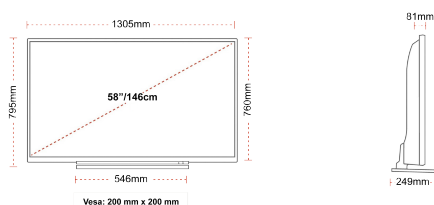

SIZE

DISPLAY

Screen Size (inch / cm)	58" / 146cm
Panel Type	DLED
Resolution	Ultra HD (3840 x 2160)
Brightness	350

SOUND

Dolby Audio™	Yes
Audio Output Power (RMS)	2x10W
Speaker Type	Down Firing
Internal Subwoofer	No
Sound Modes	Music, Movie, Speech, Classic, Flat, User
DTS	Yes
Equalizer	Yes
Onkyo	Sound by Onkyo

ACCESSORIES

Remote Control	Yes
Remote Control Battery	Yes
Quick Start Guide	Yes
Small Remote Control	No

FEATURES

USB Recording (PVR Ready)	No
Teletext	No
HDMI™ CEC	Through HDMI™2
Basic Hotel Mode	No
Media Player	Yes
MHL via HDMI™ (Mobile HD Link)	Yes

VIDEO

Wide Color Gamut	No
HDR	Yes
Dolby Vision HDR	Yes
TRU Flow	No
TRU Resolution	Yes
TRU Micro Dimming	Yes

TUNER / BROADCASTING

HEVC (H.265) Decoder	Yes
Tuner Type	HD DVB-T2/C/S2
UHD from Satellite	Yes
Dual Tuner	No
Electronic Program Guide (EPG)	Yes
Auto Search	Yes
Program Storage Capacity (Digital S/S2)	10000
Program Storage Capacity (Digital T/T2/C)	800

CONNECTIONS

CI+	Yes
HDMI™	4 HDMI
USB	2 USB
Component (YPbPr) in	via VGA
Composite Video/Audio in	Yes
Scart	No
Ethernet	Yes
Headphone Out	Yes
Antenna Input	Yes
VGA (PC in - D-Sub15)	Yes

SMART TV FEATURES

HBBTV ver 2.0.2	Yes
Smart Portal	Android TV
Toshiba TV Smart Center	No
Web Browser	Downloadable
Netflix	Yes
YouTube™	Yes
Freeview Play	No
Bluetooth	Yes
Screen Mirroring	Chromecast
Prime Video	Yes
Google Assistant	Yes
Google Play Store	Yes
Amazon Alexa	No

MECHANICAL

Boxed dimensions (mm)	1430 x 154 x 884
Dimensions with stand (mm)	1305 x 249 x 795
Dimensions without Stand (mm)	1305 x 81 x 760
VESA (Wall mount) WxH	200mm x 200mm

POWER / ENERGY

SDR Energy efficiency class	A++
Stand-By Energy Consumption (Average)	<0.5W
SDR on mode energy consumption (kWh / 1000h)	66W
Working Voltage - Frequency	220-240VAC 50Hz
Luminance %	72%
12V TV (Mobile TV)	No