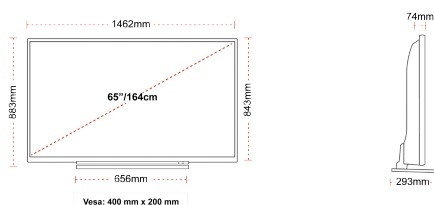

HIGHLIGHTS

- ⌵ 4K UHD HDR
- ⌵ TRU Picture Engine
- ⌵ 4x HDMI, 2x USB
- ⌵ Dolby Vision HDR
- ⌵ Sound by Onkyo
- ⌵ Internal WLAN & Bluetooth

SIZE

DISPLAY

Screen Size (inch / cm)	65" / 164cm
Panel Type	DLED
Resolution	Ultra HD (3840 x 2160)
Brightness	350

MECHANICAL

Boxed dimensions (mm)	1620 x 165 x 995
Dimensions with stand (mm)	1462 x 293 x 883
Dimensions without Stand (mm)	1462 x 74 x 843
VESA (Wall mount) WxH	400mm x 200mm

POWER / ENERGY

SDR Energy efficiency class	A+
Stand-By Energy Consumption (Average)	<0.5W
SDR on mode energy consumption (kWh / 1000h)	118W
Working Voltage - Frequency	220-240VAC 50Hz
Luminance %	72%
12V TV (Mobile TV)	No