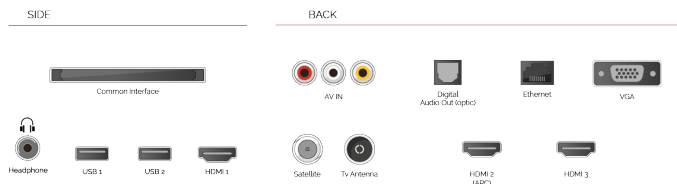

- ⊗ Android TV
- ⊗ Google Assistant
- ⊗ Chromecast Built in
- ⊗ Google Play Store
- ⊗ 3x HDMI, 2x USB
- ⊗ Internal WLAN & Bluetooth

CONNECTIONS

SIZE

DISPLAY

Screen Size (inch / cm)	32" / 80cm
Panel Type	DLED
Resolution	FHD (1920 x 1080)
Brightness	250