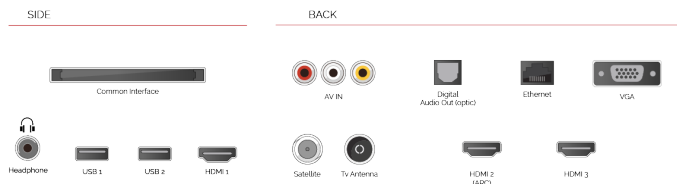

HIGHLIGHTS

- ⌵ Android TV
- ⌵ Google Assistant
- ⌵ Chromecast Built in
- ⌵ Google Play Store
- ⌵ 3x HDMI, 2x USB
- ⌵ Internal WLAN & Bluetooth

CONNECTIONS

SIZE

DISPLAY

Screen Size (inch / cm)	32" / 80cm
Panel Type	Direct Back Light (DLED)
Resolution	FHD (1920 x 1080)
Brightness	250