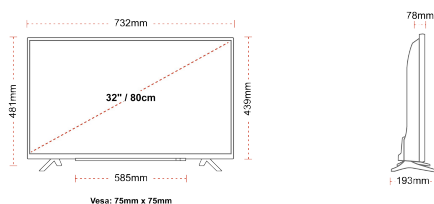

## SIZE

## DISPLAY

Screen Size (inch / cm)	32" / 80cm
Panel Type	DLED
Resolution	FHD (1920 x 1080)
Brightness	250

## MECHANICAL

Boxed dimensions (mm)	795 x 128 x 530
Dimensions with stand (mm)	732 x 193 x 481
Dimensions without Stand (mm)	732 x 78 x 439
Gross Weight (kg)	7,0
Net Weight (kg)	4,7
VESA (Wall mount) WxH	75mm x 75mm
Screw Size	M4