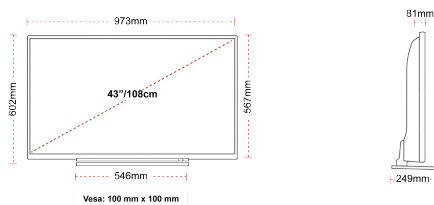

**DISPLAY**

Screen Size (inch / cm)	43" / 108cm
Panel Type	DLED
Resolution	Ultra HD (3840 x 2160)
Brightness	350

**SOUND**

Dolby Audio™	Yes
Audio Output Power (RMS)	2x10W
Speaker Type	Down Firing
Internal Subwoofer	No
Sound Modes	Music, Movie, Speech, Classic, Flat, User
DTS	Yes
Equalizer	Yes
Onkyo	Sound by Onkyo

**MECHANICAL**

Boxed dimensions (mm)	1085 x 154 x 710
Dimensions with stand (mm)	973 x 249 x 599
Dimensions without Stand (mm)	973 x 81 x 567
Gross Weight (kg)	14
Net Weight (kg)	10
VESA (Wall mount) WxH	100mm x 100mm
Screw Size	M4