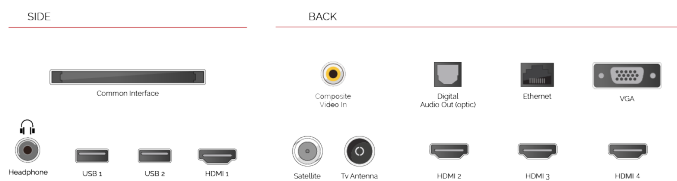

CONNECTIONS

SIZE