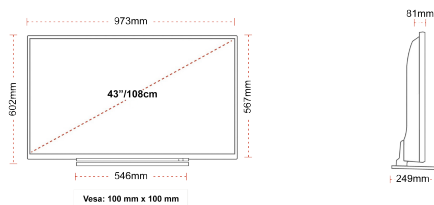

## SIZE

## DISPLAY

Screen Size (inch / cm)	43" / 108cm
Panel Type	Direct Back Light (DLED)
Resolution	FHD (1920 x 1080)
Brightness	300

## MECHANICAL

Boxed dimensions (mm)	1085 x 154 x 710
Dimensions with stand (mm)	973 x 249 x 599
Dimensions without Stand (mm)	973 x 81 x 567
Gross Weight (kg)	14
Net Weight (kg)	10
VESA (Wall mount) WxH	100mm x 100mm
Screw Size	M4