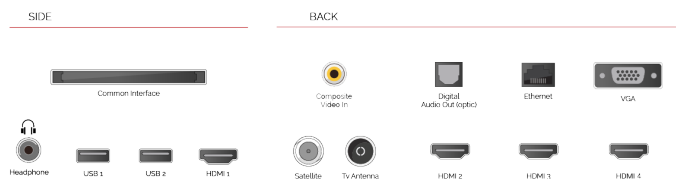

G
54kWh/1000

G
HDR
54kWh/1000

HIGHLIGHTS

- ⌕ Android TV
- ⌕ Google Assistant
- ⌕ Chromecast Built in
- ⌕ 4K UHD HDR
- ⌕ Dolby Vision HDR
- ⌕ Google Play Store

CONNECTIONS

SIZE

DISPLAY

Screen Size (inch / cm)	43" / 108cm
Panel Type	Direct Back Light (DLED)
Resolution	Ultra HD (3840 x 2160)
Brightness	350

VIDEO

Wide Color Gamut	No
HDR	Yes
Picture Modes	User, Standard, Vivid, Sport, Movie, Game
Dolby Vision HDR	Yes
TRU Flow	No
TRU Resolution	Yes
TRU Micro Dimming	Yes

TUNER / BROADCASTING

HEVC (H.265) Decoder	Yes
Tuner Type	HD DVB-T2/C/S2
UHD from Satellite	Yes
Dual Tuner	No
Electronic Program Guide (EPG)	Yes
Auto Search	Yes
Program Storage Capacity (Analog)	200
Program Storage Capacity (Digital S/S2)	10000
Program Storage Capacity (Digital T/T2/C)	1000+1000