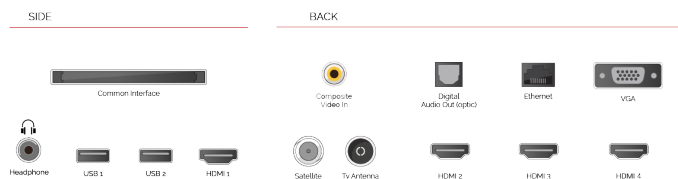

G
54kWh/1000

G
HDR
54kWh/1000

HIGHLIGHTS

- ⌕ Android TV
- ⌕ Google Assistant
- ⌕ Chromecast Built in
- ⌕ 4K UHD HDR
- ⌕ Dolby Vision HDR
- ⌕ Google Play Store

CONNECTIONS

SIZE

DISPLAY

Screen Size (inch / cm)	43" / 108cm
Panel Type	Direct Back Light (DLED)
Resolution	Ultra HD (3840 x 2160)
Brightness	350

VIDEO

Wide Color Gamut	No
HDR	Yes
Picture Modes	User, Standard, Vivid, Sport, Movie, Game
Dolby Vision HDR	Yes
TRU Flow	No
TRU Resolution	Yes
TRU Micro Dimming	Yes

TUNER / BROADCASTING

HEVC (H.265) Decoder	Yes
Tuner Type	HD DVB-T2/C/S2
UHD from Satellite	Yes
Dual Tuner	No
Electronic Program Guide (EPG)	Yes
Auto Search	Yes
Program Storage Capacity (Analog)	200
Program Storage Capacity (Digital S/S2)	10000
Program Storage Capacity (Digital T/T2/C)	1000+1000