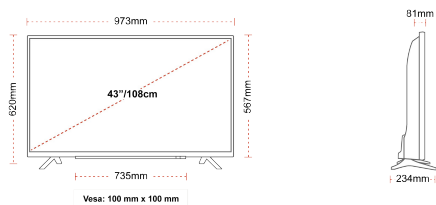

G
54kWh/1000

G
HDR
54kWh/1000

HIGHLIGHTS

- ⌕ Android TV
- ⌕ Google Assistant
- ⌕ Chromecast Built in
- ⌕ 4K UHD HDR
- ⌕ Dolby Vision HDR
- ⌕ Google Play Store

CONNECTIONS

SIZE

DISPLAY

Screen Size (inch / cm)	43" / 108cm
Panel Type	Direct Back Light (DLED)
Resolution	Ultra HD (3840 x 2160)
Brightness	350

MECHANICAL

Boxed dimensions (mm)	1085 x 154 x 710
Dimensions with stand (mm)	973 x 234 x 620
Dimensions without Stand (mm)	973 x 81 x 567
Gross Weight (kg)	11
Net Weight (kg)	8
VESA (Wall mount) WxH	100mm x 100mm
Screw Size	M4