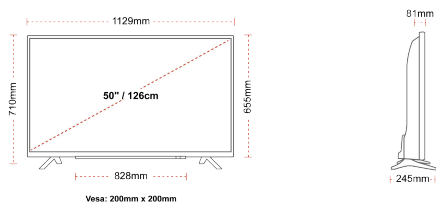

CONNECTIONS

SIZE

DISPLAY

Screen Size (inch / cm)	50" / 126cm
Panel Type	DLED
Resolution	Ultra HD (3840 x 2160)
Brightness	350

SOUND

Dolby Audio™	Yes
Audio Output Power (RMS)	2x10W
Speaker Type	Down Firing
Internal Subwoofer	No
Sound Modes	Music, Movie, Speech, Classic, Flat, User
DTS	Yes
Equalizer	5 band
Onkyo	No

MECHANICAL

Boxed dimensions (mm)	1215 x 154 x 780
Dimensions with stand (mm)	1129 x 245 x 710
Dimensions without Stand (mm)	1129 x 81 x 655
Gross Weight (kg)	15
Net Weight (kg)	11
VESA (Wall mount) WxH	200mm x 200mm
Screw Size	M6