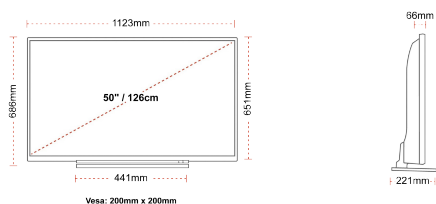

G
71kWh/1000

G
HDR
71kWh/1000

HIGHLIGHTS

- ⊗ Android TV
- ⊗ Google Assistant
- ⊗ Chromecast Built in
- ⊗ 4K UHD HDR
- ⊗ Dolby Vision HDR
- ⊗ Google Play Store

CONNECTIONS

SIZE

DISPLAY

Screen Size (inch / cm)	50" / 126cm
Panel Type	DLED
Resolution	Ultra HD (3840 x 2160)
Brightness	320

MECHANICAL

Boxed dimensions (mm)	1215 x 154 x 780
Dimensions with stand (mm)	1123 x 221 x 686
Dimensions without Stand (mm)	1123 x 66 x 651
Gross Weight (kg)	18,5
Net Weight (kg)	14,5
VESA (Wall mount) WxH	200mm x 200mm
Screw Size	M6