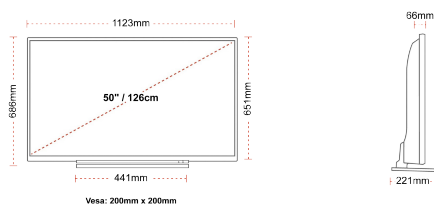

## SIZE

## DISPLAY

Screen Size (inch / cm)	50" / 126cm
Panel Type	DLED
Resolution	Ultra HD (3840 x 2160)
Brightness	320

## MECHANICAL

Boxed dimensions (mm)	1215 x 154 x 780
Dimensions with stand (mm)	1123 x 221 x 686
Dimensions without Stand (mm)	1123 x 66 x 651
Gross Weight (kg)	18,5
Net Weight (kg)	14,5
VESA (Wall mount) WxH	200mm x 200mm
Screw Size	M6