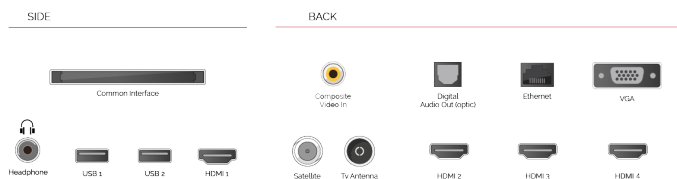

G
71kWh/1000

G
HDR
71kWh/1000

HIGHLIGHTS

- ⊗ Android TV
- ⊗ Google Assistant
- ⊗ Chromecast Built in
- ⊗ 4K UHD HDR
- ⊗ Dolby Vision HDR
- ⊗ Google Play Store

CONNECTIONS

SIZE

DISPLAY

Screen Size (inch / cm)	50" / 126cm
Panel Type	DLED
Resolution	Ultra HD (3840 x 2160)
Brightness	320