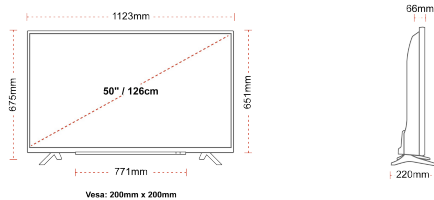

## SIZE

## DISPLAY

Screen Size (inch / cm)	50" / 126cm
Panel Type	Direct Back Light (DLED)
Resolution	Ultra HD (3840 x 2160)
Brightness	250

## MECHANICAL

Boxed dimensions (mm)	1215 x 154 x 780
Dimensions with stand (mm)	1123 x 220 x 675
Dimensions without Stand (mm)	1123 x 66 x 651
Gross Weight (kg)	16
Net Weight (kg)	12
VESA (Wall mount) WxH	200mm x 200mm
Screw Size	M6